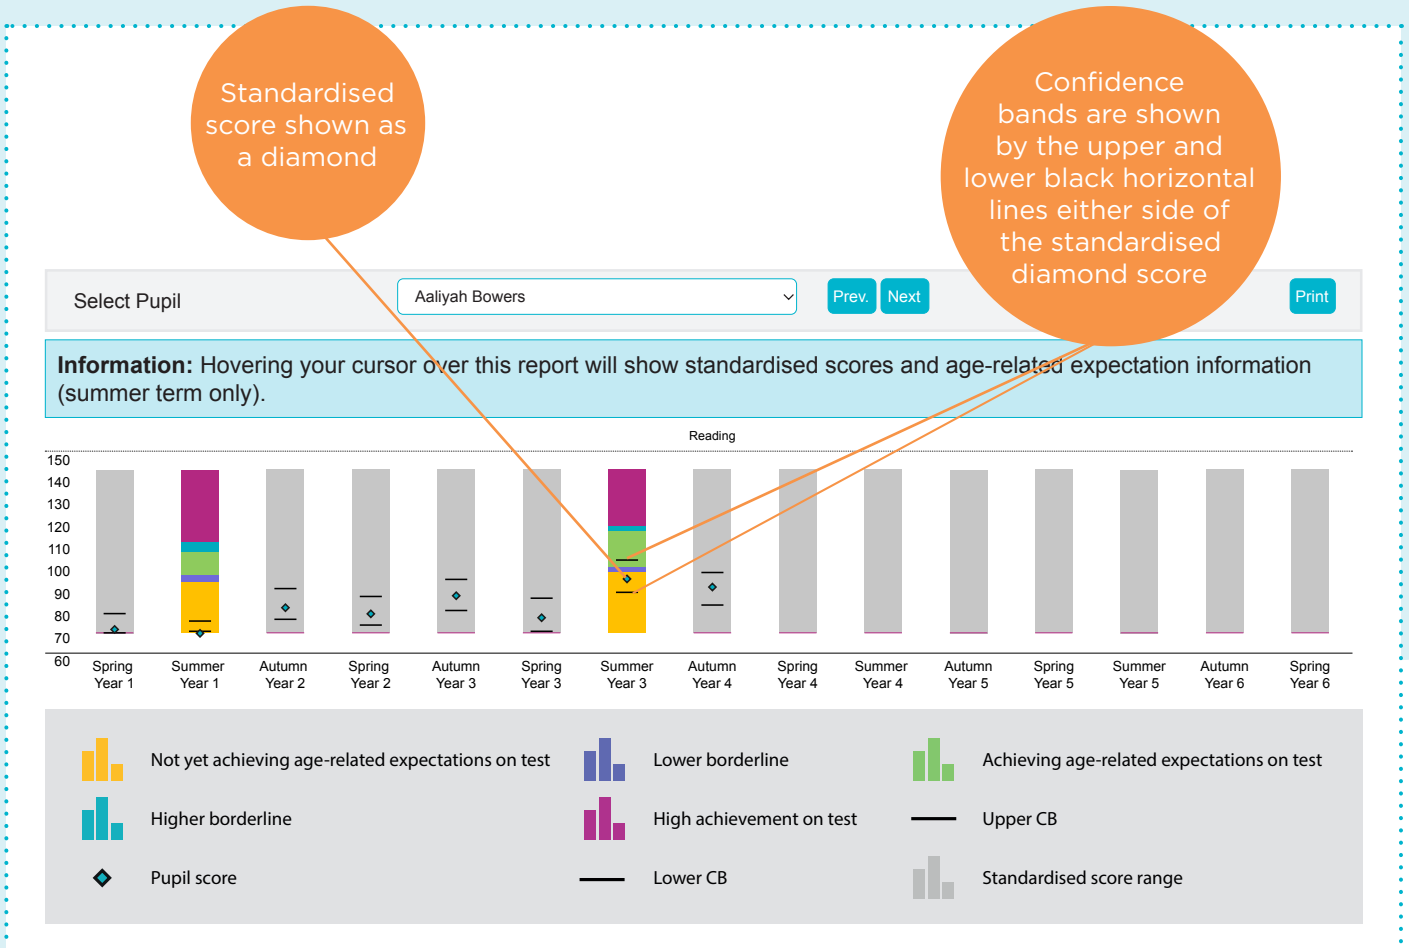

Individual Progress report

This report shows all the recorded test scores for one pupil across each subject.

Use this report to:

- ✓ compare performance across NFER Tests allowing progress to be viewed over time
- ✓ see whether age-related expectations have been met in the summer term assessments
- ✓ identify any significant dips or peaks in performance.